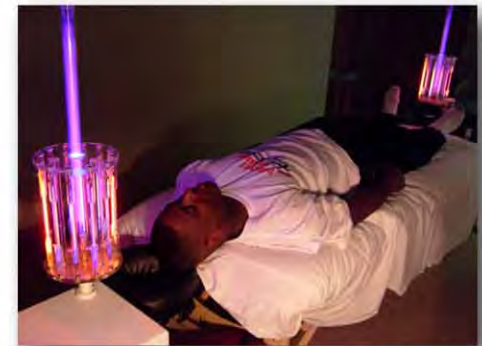

Discover how Tesla Energy Lights™ can help you achieve your goals.